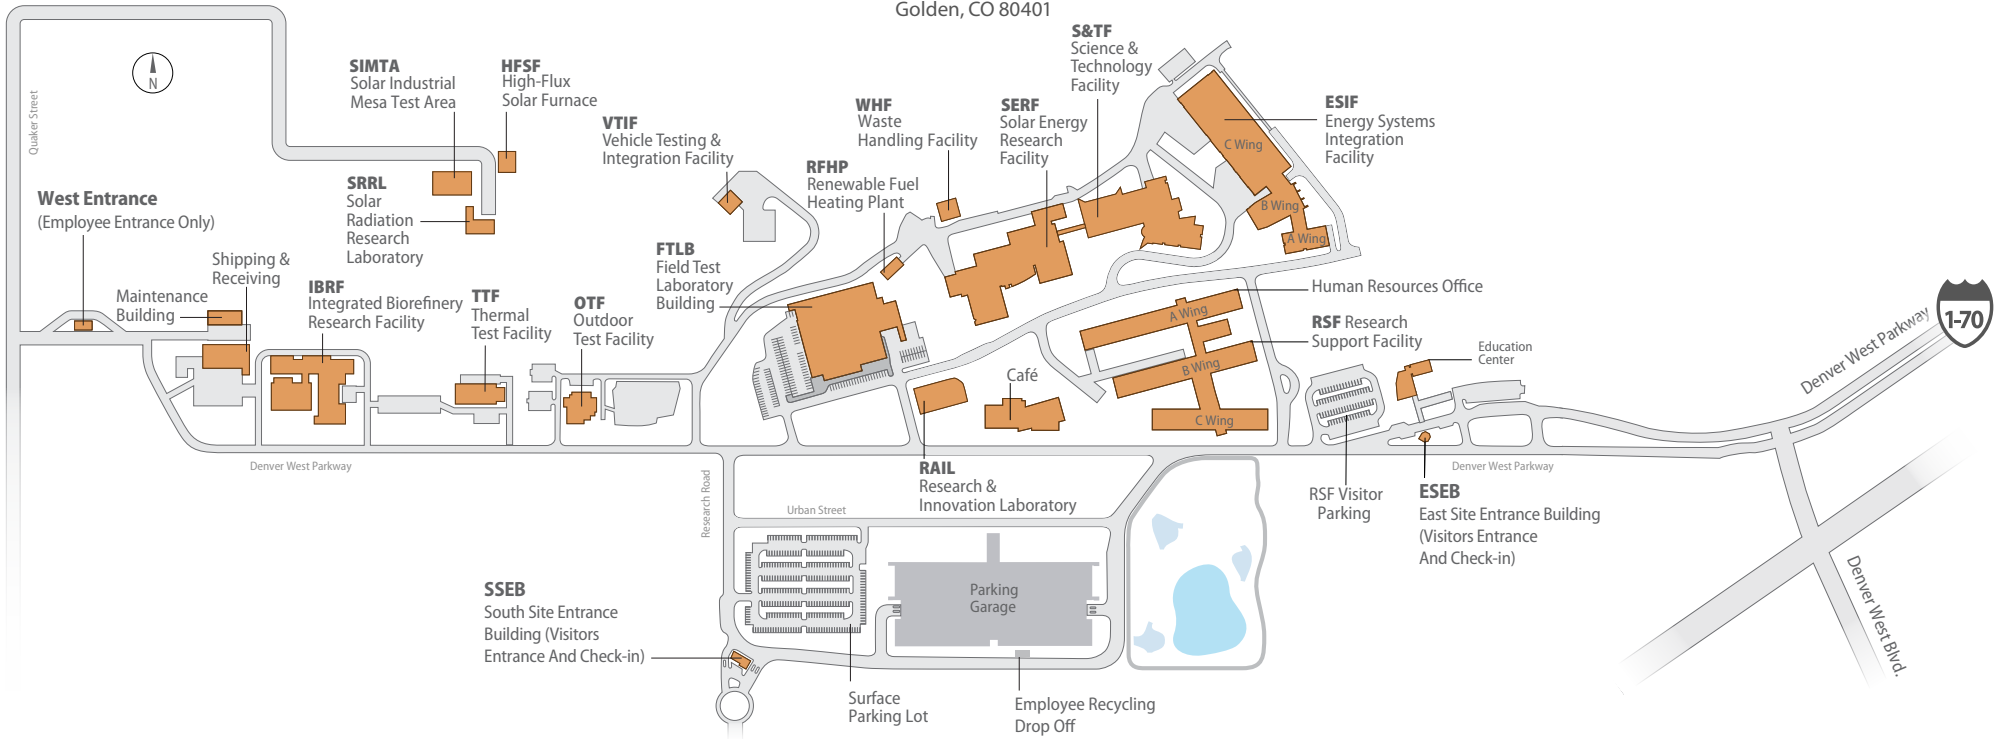

South Table Mountain Campus

15013 Denver West Parkway
Golden, CO 80401

Golden/Lakewood Area

Denver West