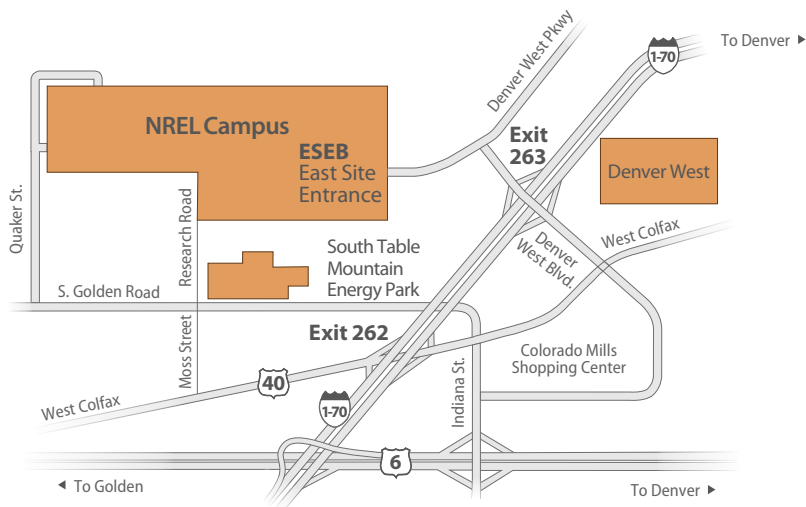

South Table Mountain Campus

15013 Denver West Parkway
Golden, CO 80401

Golden/Lakewood Area

Denver West